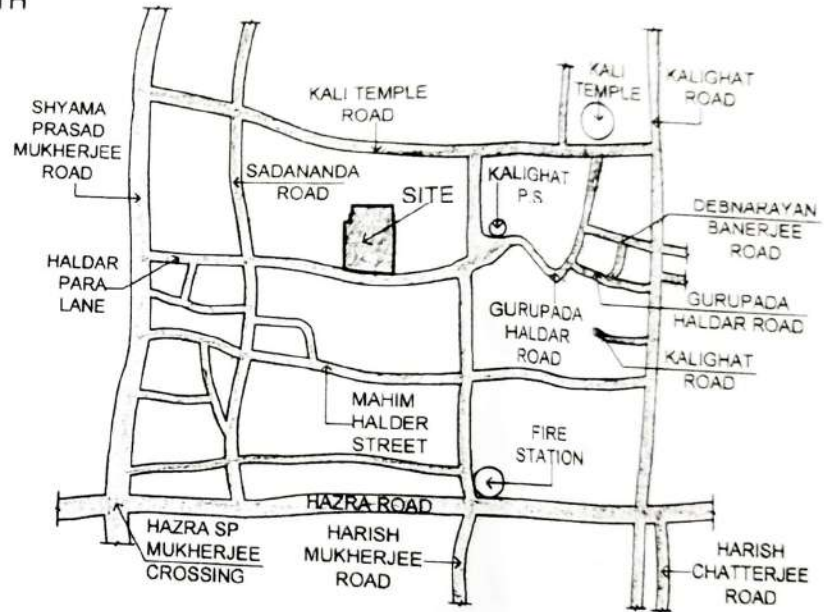

Premises No. 47, Gurupada Halder Road, Ward No: 083 under KMC, P.O. & P.S- Kalighat, Distict: South 24-Parganas, Pin Code- 700026

LAT: 22°31'16"
LONG: 88°20'41"

Exclusive Homes Pvt. Ltd.

[Signature]
Director