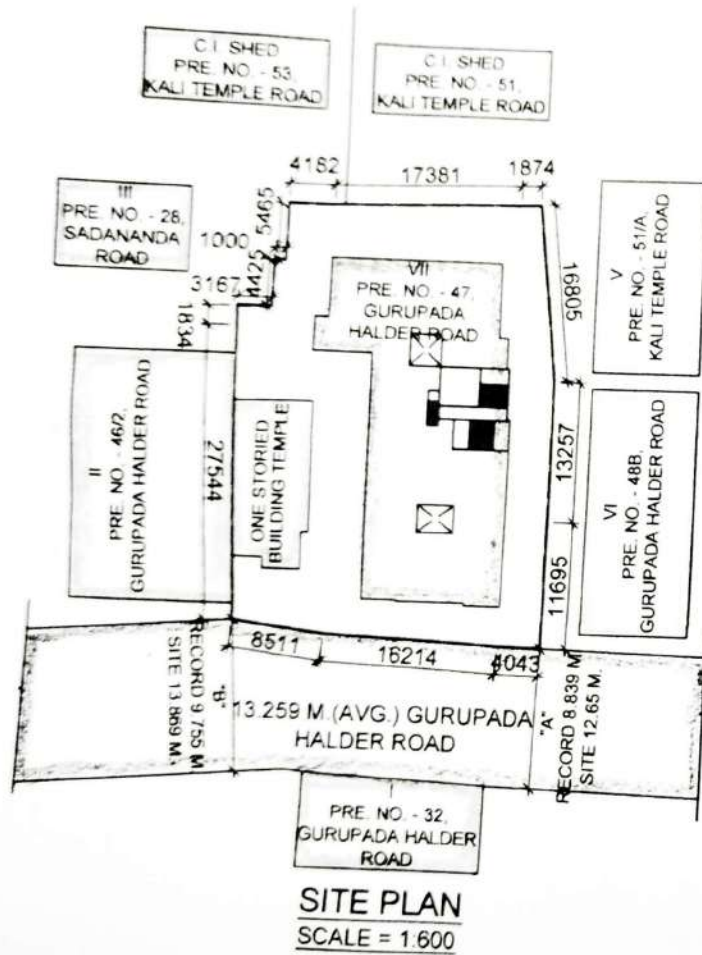

Premises No. 47, Gurupada Halder Road, Ward No: 083 under KMC, P.O. & P.S- Kalighat, Distict: South 24-Parganas, Pin Code- 700026

LAT: 22°31'16"
LONG: 88°20'41"

Exclusive Homes Pvt. Ltd.

[Signature]
Director